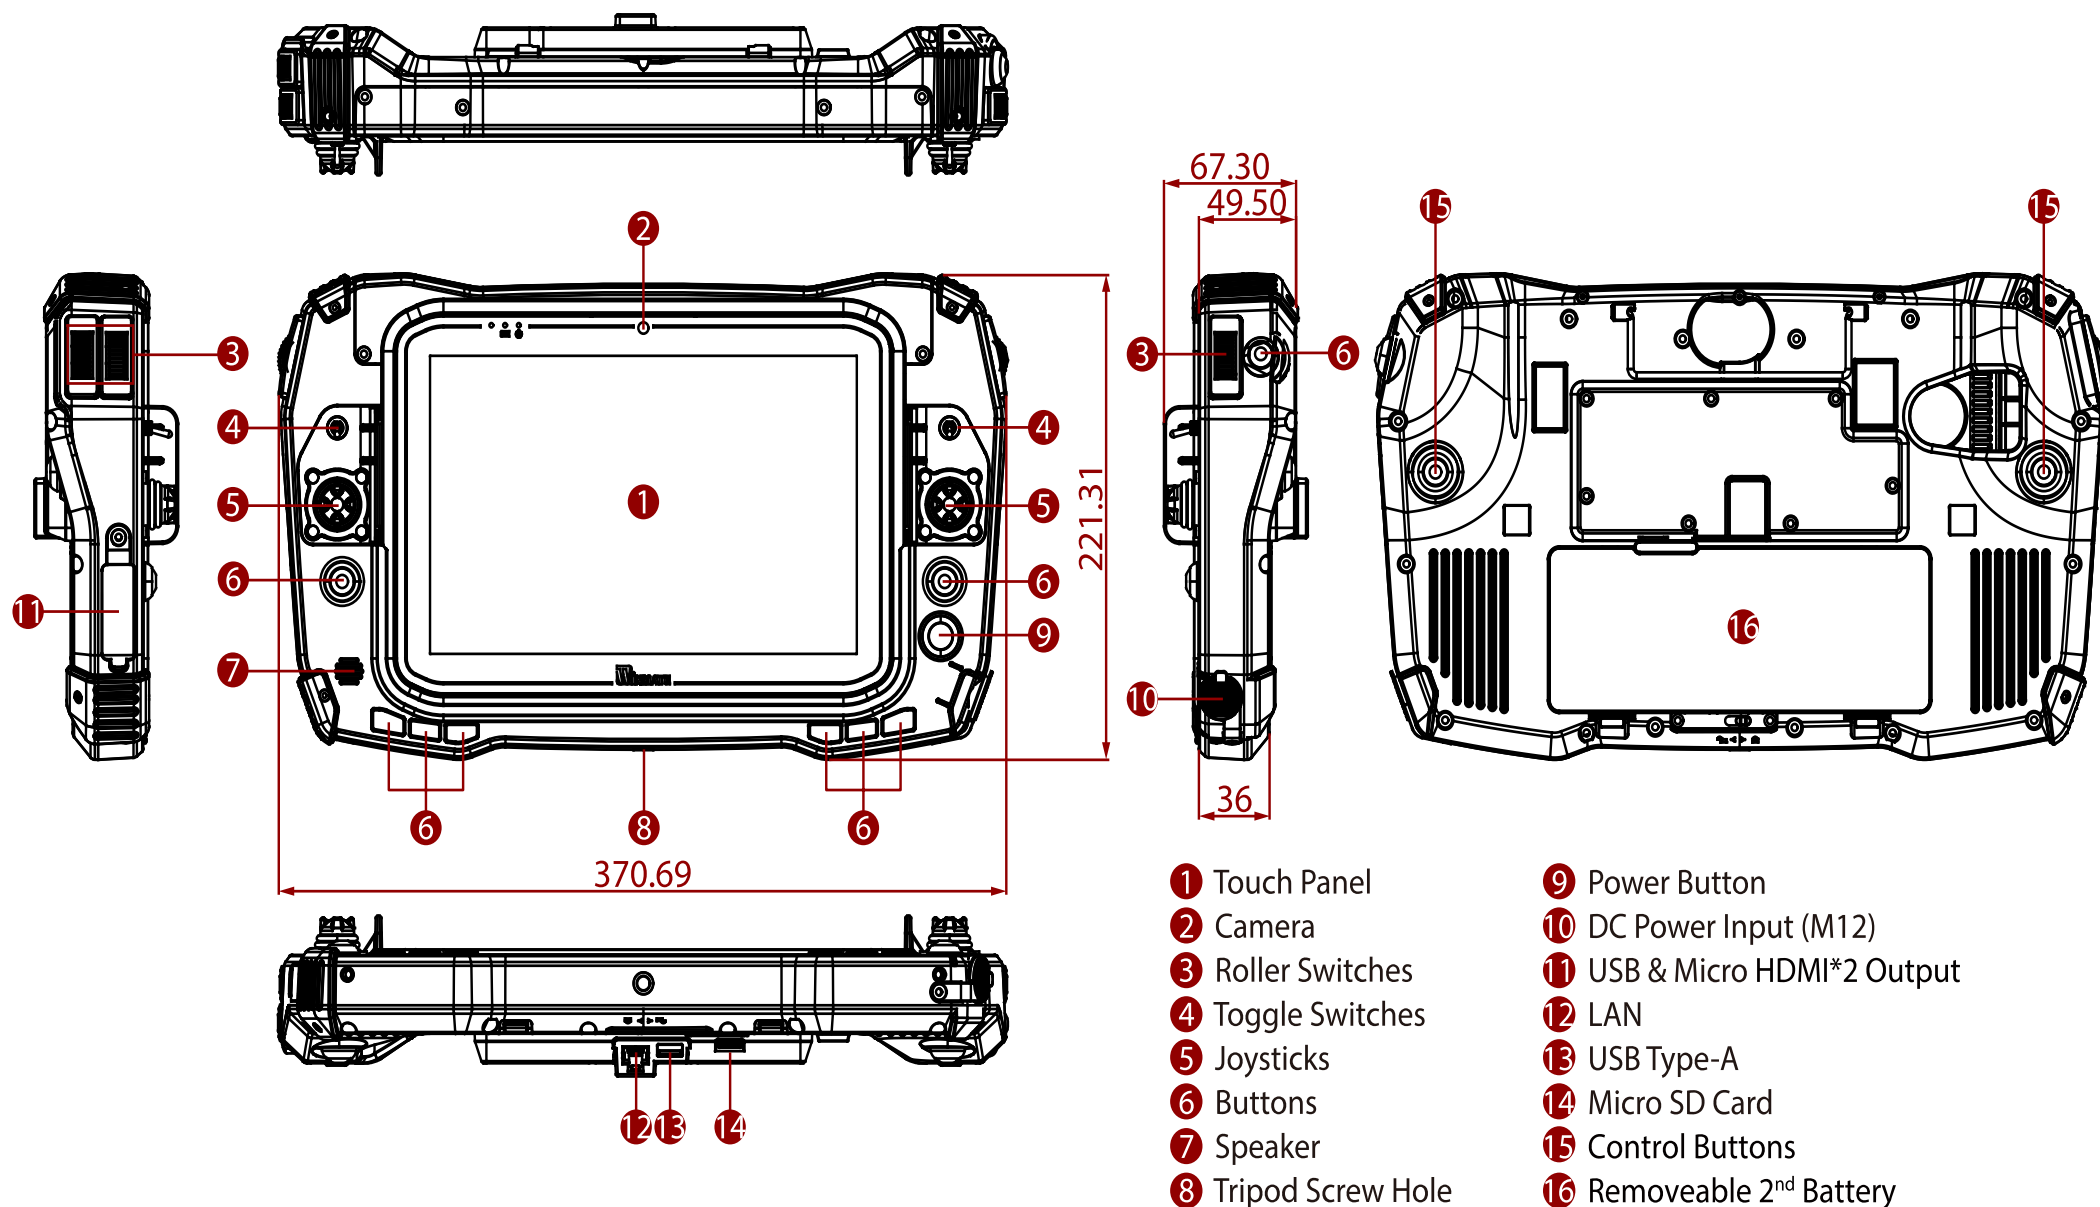

G101TG Rugged Ground Control Station

10,1" (25,7 cm) 16:9

Net weight: 2,4 kg

- ① Touch Panel
- ② Camera
- ③ Roller Switches
- ④ Toggle Switches
- ⑤ Joysticks
- ⑥ Buttons
- ⑦ Speaker
- ⑧ Tripod Screw Hole
- ⑨ Power Button
- ⑩ DC Power Input (M12)
- ⑪ USB & Micro HDMI*2 Output
- ⑫ LAN
- ⑬ USB Type-A
- ⑭ Micro SD Card
- ⑮ Control Buttons
- ⑯ Removeable 2nd Battery